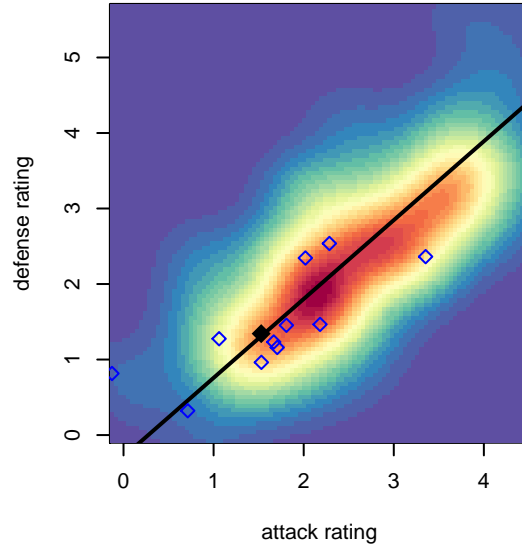

**attack and defense rating
relative to others at age
and all opponents in last 13 months**