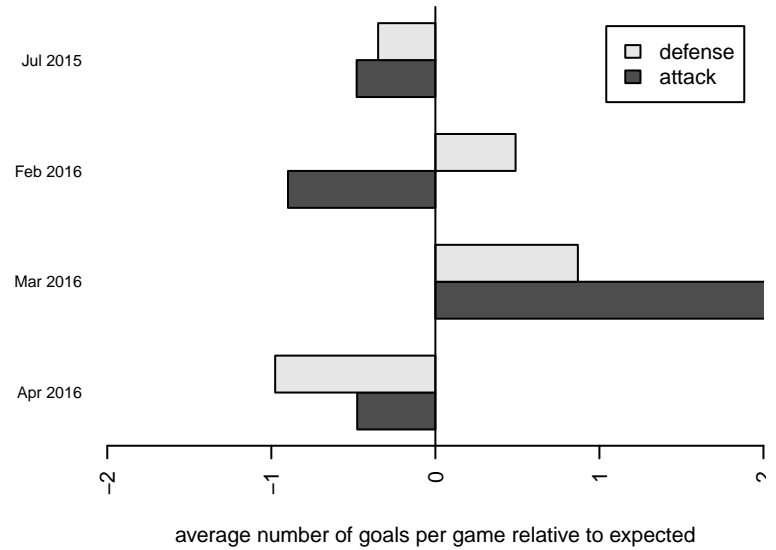

Performance relative to 13 month average