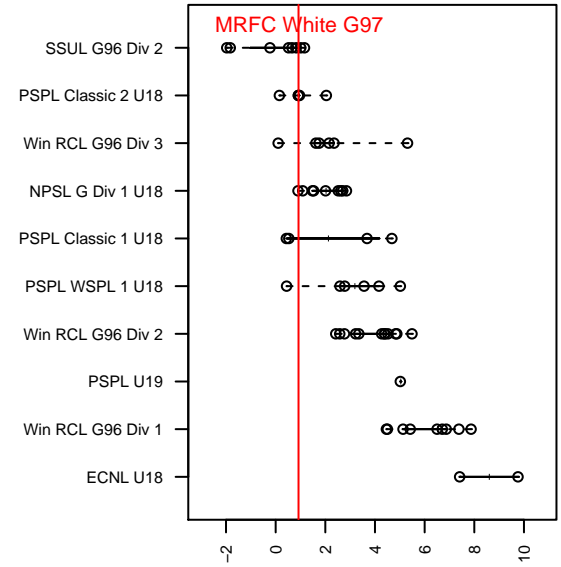

**attack and defense rating
relative to others at age
and all opponents in last 13 months**