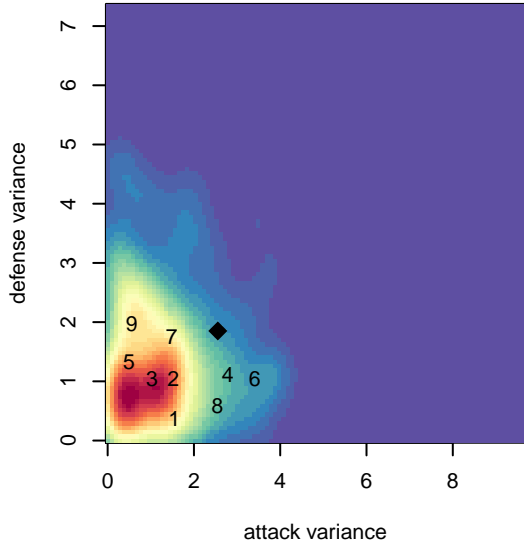

MRFC White G97

Mount Rainier FC
 Bonney Lake, WA
 G97 total strength=1214
 attack=4.61 defense=3.83
 fall league = PSPL Classic 2 U18

alt names used:
 MRFC G97 White
 MRFC G97 White

Venues played:
 2015 KITG GU18 Green
 2015 PSPL Classic 2 U18
 2015 WA Cup GU19 Gold/Silver U19

MRFC White G97
 Dots are actual minus expected GF (blue circles) and GA (red triangles).
 Blue line is smoothed change in attack strength. Red is smoothed change in defense strength.

**attack and defense variance (black dot)
relative to other teams
and top 10 in region**