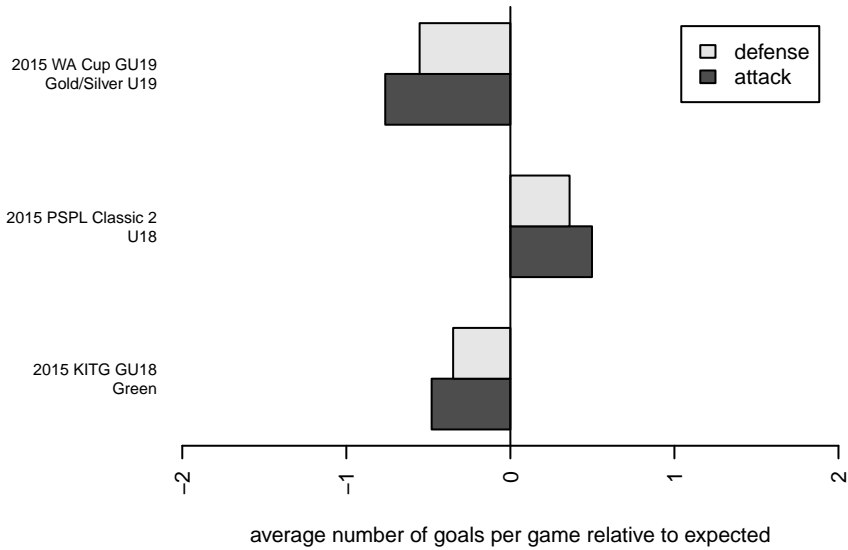

Performance relative to 13 month average