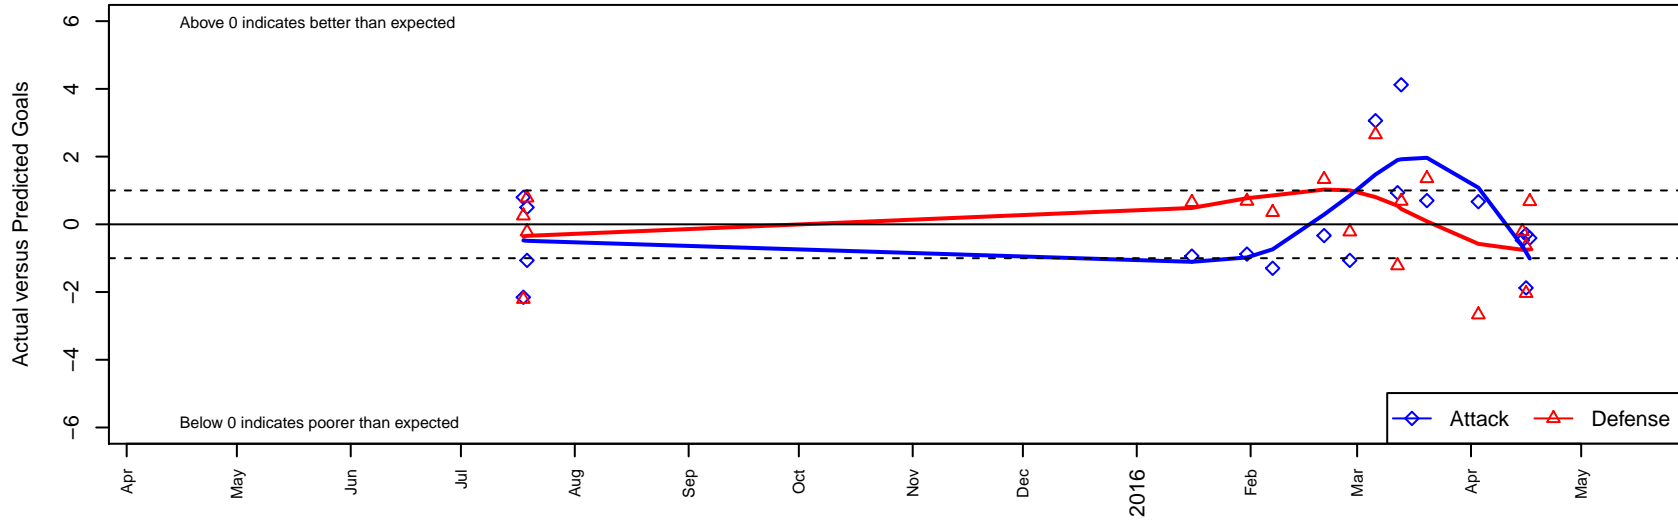

MRFC White G97

Mount Rainier FC
 Bonney Lake, WA
 G97 total strength=1214
 attack=4.61 defense=3.83
 fall league = PSPL Classic 2 U18

alt names used:
 MRFC G97 White
 MRFC G97 White

Venues played:
 2015 KITG GU18 Green
 2015 PSPL Classic 2 U18
 2015 WA Cup GU19 Gold/Silver U19

MRFC White G97
 Dots are actual minus expected GF (blue circles) and GA (red triangles).
 Blue line is smoothed change in attack strength. Red is smoothed change in defense strength.

**attack and defense variance (black dot)
relative to other teams
and top 10 in region**